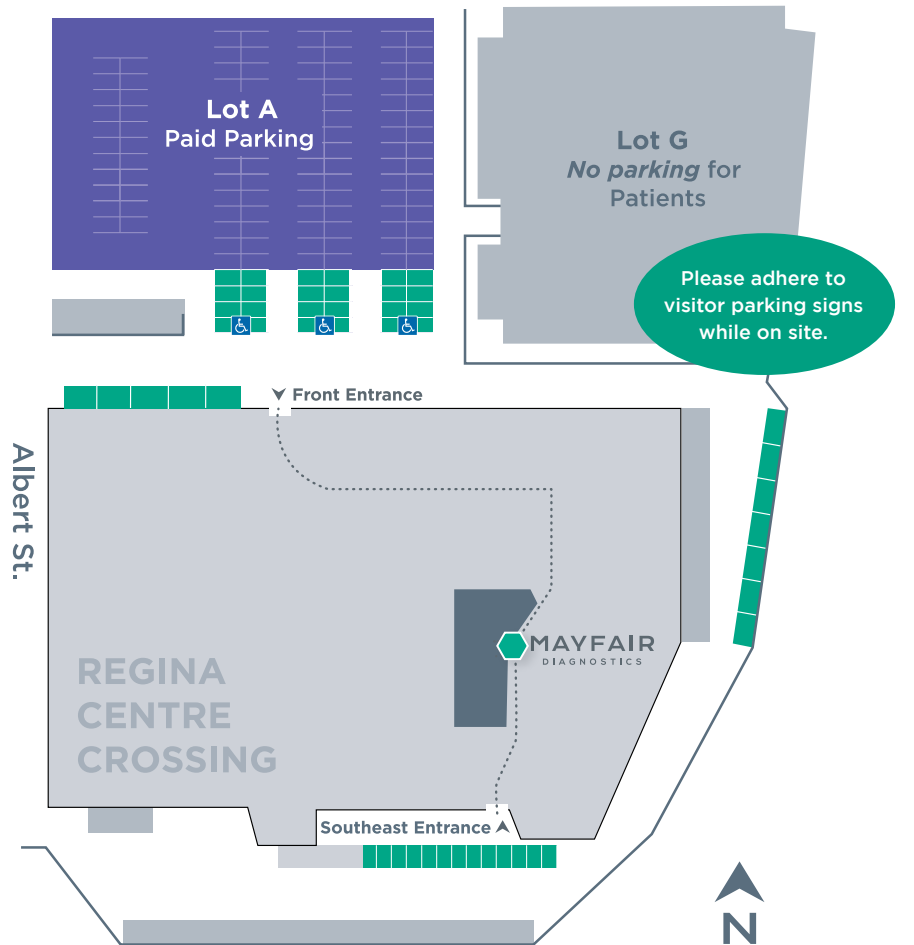

135, 1621 Albert Street
 Regina, SK S4P 2S5

Mayfair Diagnostics Saskatoon

115, 210 Avenue P South
 Saskatoon, SK S7M 2W2

Regina Centre Crossing Patient Parking Access

■ FREE VISITOR PARKING
 ■ PATIENT DESIGNATED PAID PARKING